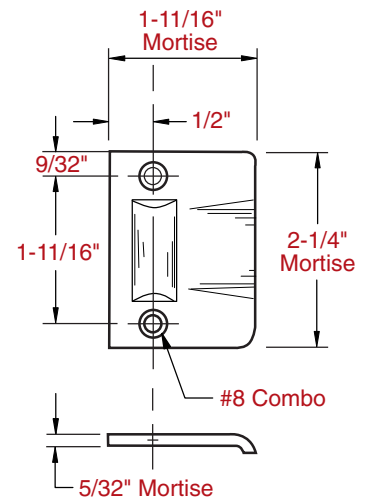

590, 591, 592 Roller Latch

NOTE: Mortise dim's used only on wood doors.

#591 ROLLER STRIKE

#592 ROLLER STRIKE

#590 ROLLER STRIKE

Not To Scale

Template No.
T-590, 591, 592
Rev. 1/29/09

NOTE: Rockwood reserves the right to make product changes and is not responsible for obsolete template errors. To ensure your template is current, please visit our website at www.rockwoodmfg.com or call us at 800-458-2424.