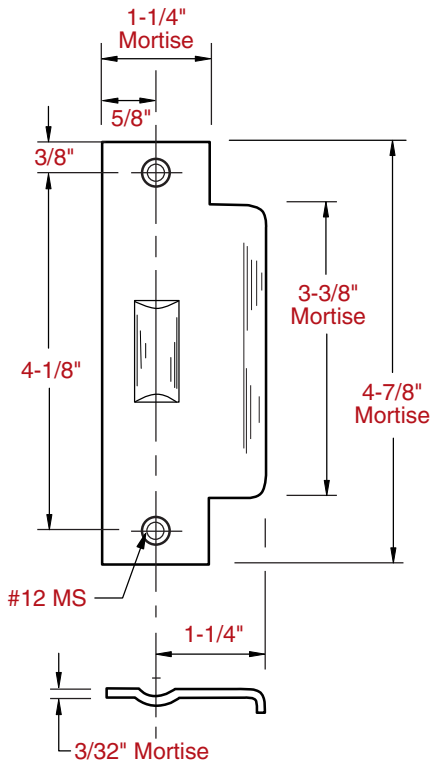

590, 591, 592 Roller Latch

NOTE: Mortise dim's used only on wood doors.

#591 ROLLER STRIKE

#592 ROLLER STRIKE

#590 ROLLER STRIKE

Not To Scale

Template No.
T-590, 591, 592
Rev. 1/29/09

NOTE: Rockwood reserves the right to make product changes and is not responsible for obsolete template errors. To ensure your template is current, please visit our website at www.rockwoodmfg.com or call us at 800-458-2424.