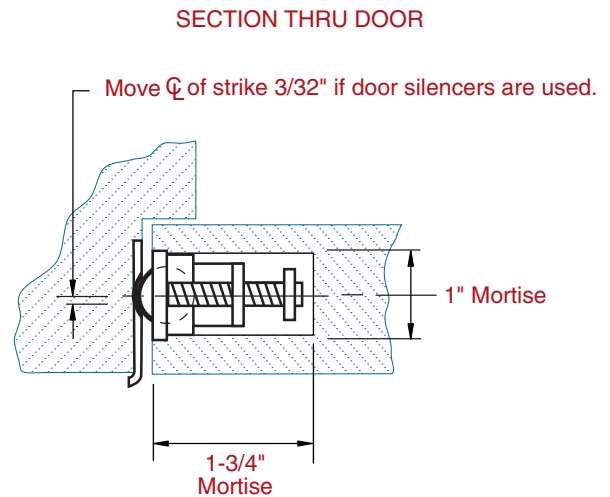

590, 591, 592 Roller Latch

NOTE: Mortise dim's used only on wood doors.

#591 ROLLER STRIKE

#592 ROLLER STRIKE

#590 ROLLER STRIKE

Not To Scale

Template No.
T-590, 591, 592
Rev. 1/29/09

NOTE: Rockwood reserves the right to make product changes and is not responsible for obsolete template errors. To ensure your template is current, please visit our website at www.rockwoodmfg.com or call us at 800-458-2424.