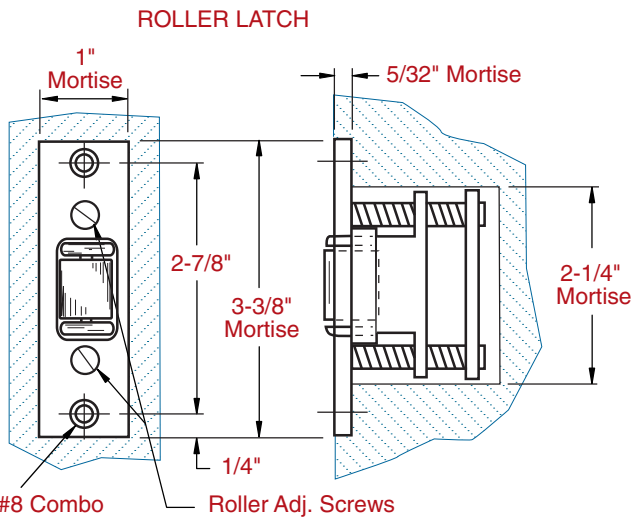

590, 591, 592 Roller Latch

NOTE: Mortise dim's used only on wood doors.

#591 ROLLER STRIKE

#592 ROLLER STRIKE

#590 ROLLER STRIKE

Not To Scale

Template No.
T-590, 591, 592
Rev. 1/29/09

NOTE: Rockwood reserves the right to make product changes and is not responsible for obsolete template errors. To ensure your template is current, please visit our website at www.rockwoodmfg.com or call us at 800-458-2424.