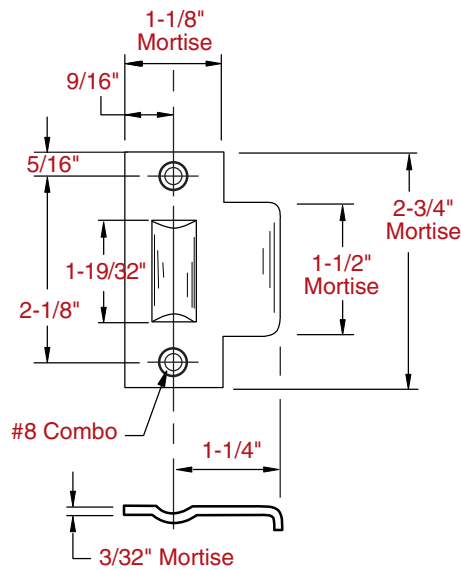

590, 591, 592 Roller Latch

NOTE: Mortise dim's used only on wood doors.

#591 ROLLER STRIKE

#592 ROLLER STRIKE

#590 ROLLER STRIKE

Not To Scale

Template No.
T-590, 591, 592
Rev. 1/29/09

NOTE: Rockwood reserves the right to make product changes and is not responsible for obsolete template errors. To ensure your template is current, please visit our website at www.rockwoodmfg.com or call us at 800-458-2424.