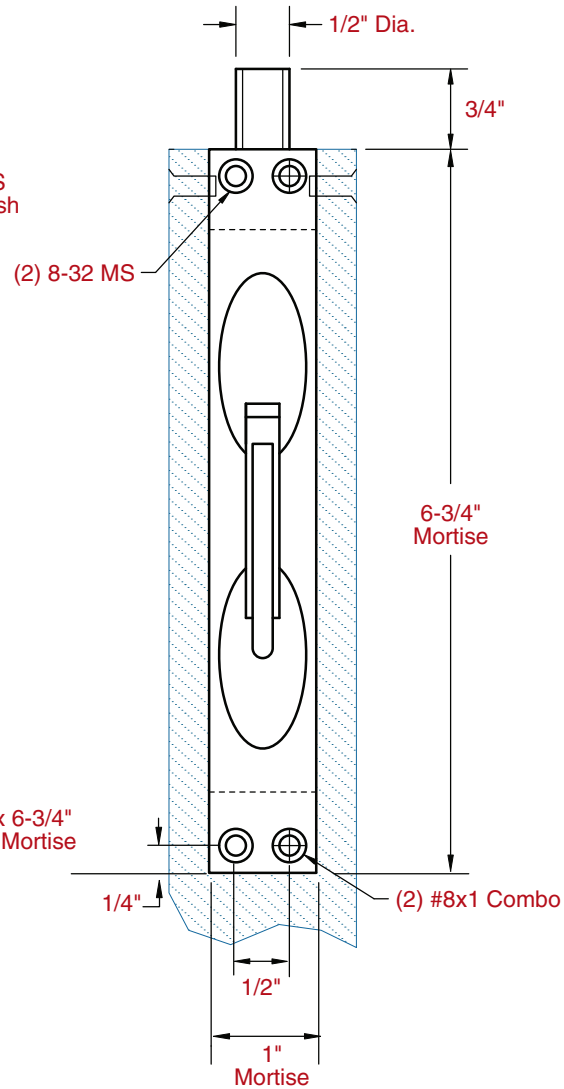

**557 Manual Flush Bolt**

Not To Scale

**Template No.**  
**T-557**  
**Rev. 4/28/08**

**NOTE:** Rockwood reserves the right to make product changes and is not responsible for obsolete template errors. To ensure your template is current, please visit our website at [www.rockwoodmfg.com](http://www.rockwoodmfg.com) or call us at 800-458-2424.