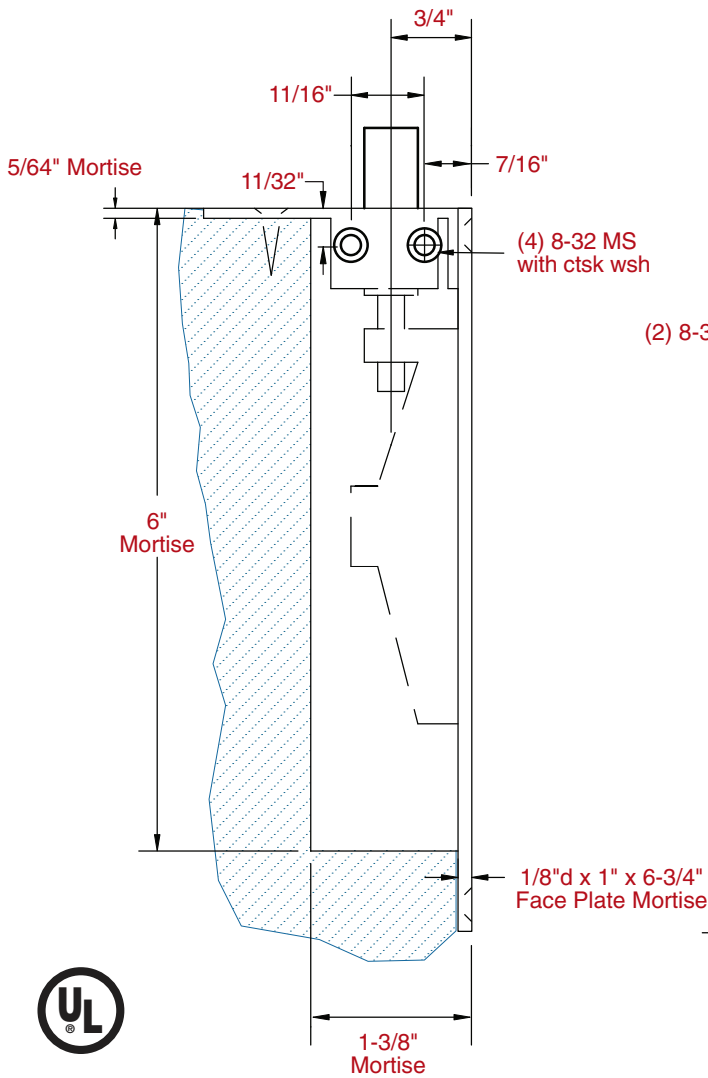

**557 Manual Flush Bolt**

Not To Scale

**Template No.**  
**T-557**  
**Rev. 4/28/08**

**NOTE:** Rockwood reserves the right to make product changes and is not responsible for obsolete template errors. To ensure your template is current, please visit our website at [www.rockwoodmfg.com](http://www.rockwoodmfg.com) or call us at 800-458-2424.