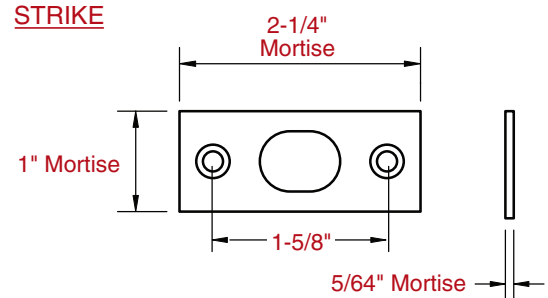

**557 Manual Flush Bolt**

Not To Scale

**Template No.**  
**T-557**  
**Rev. 4/28/08**

**NOTE:** Rockwood reserves the right to make product changes and is not responsible for obsolete template errors. To ensure your template is current, please visit our website at [www.rockwoodmfg.com](http://www.rockwoodmfg.com) or call us at 800-458-2424.