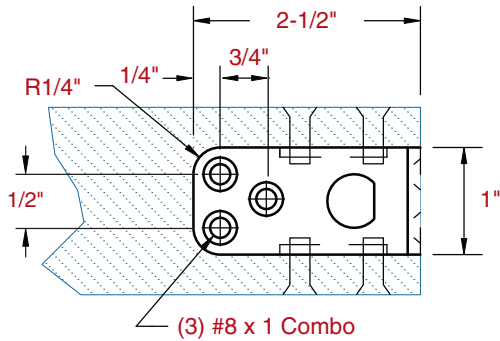

**557 Manual Flush Bolt**

Not To Scale

**Template No.**  
**T-557**  
**Rev. 4/28/08**

**NOTE:** Rockwood reserves the right to make product changes and is not responsible for obsolete template errors. To ensure your template is current, please visit our website at [www.rockwoodmfg.com](http://www.rockwoodmfg.com) or call us at 800-458-2424.