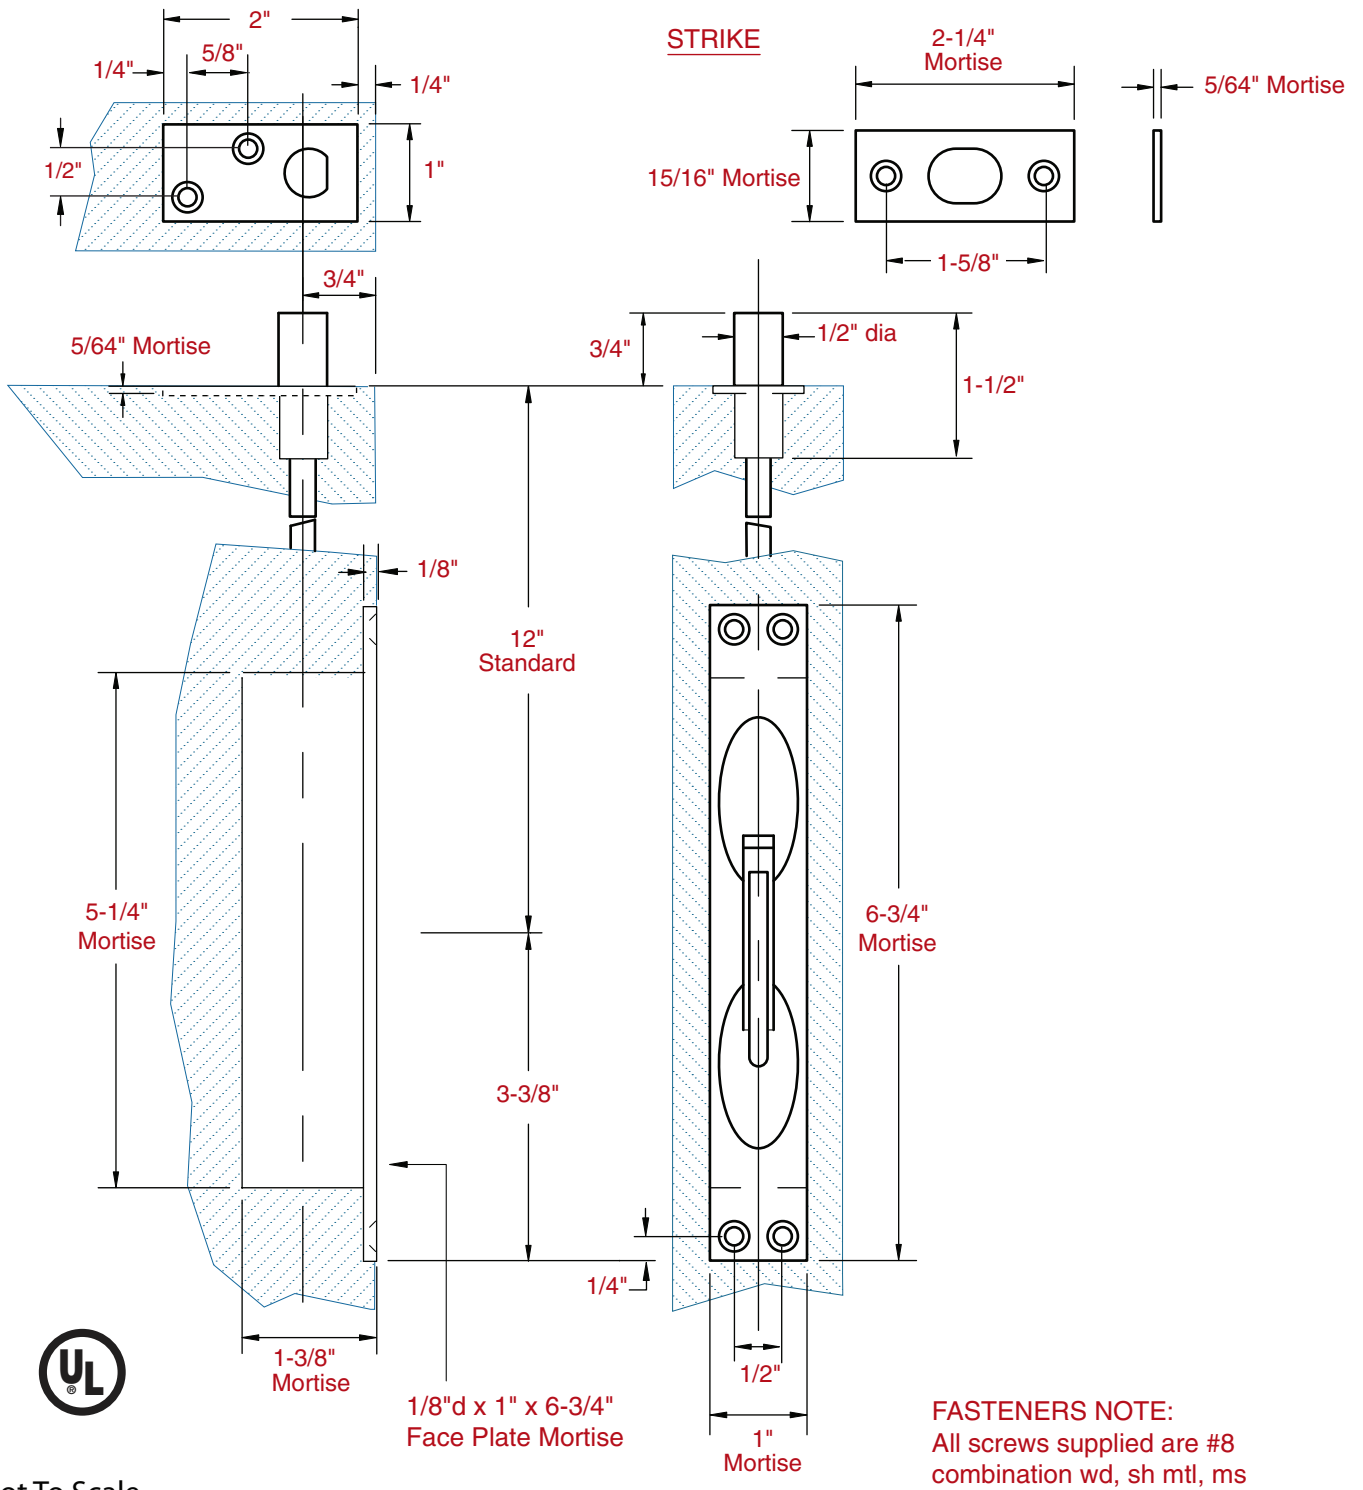

555 Extension Flush Bolt

Not To Scale

Template No.
T-555
Rev. 4/28/08

NOTE: Rockwood reserves the right to make product changes and is not responsible for obsolete template errors. To ensure your template is current, please visit our website at www.rockwoodmfg.com or call us at 800-458-2424.